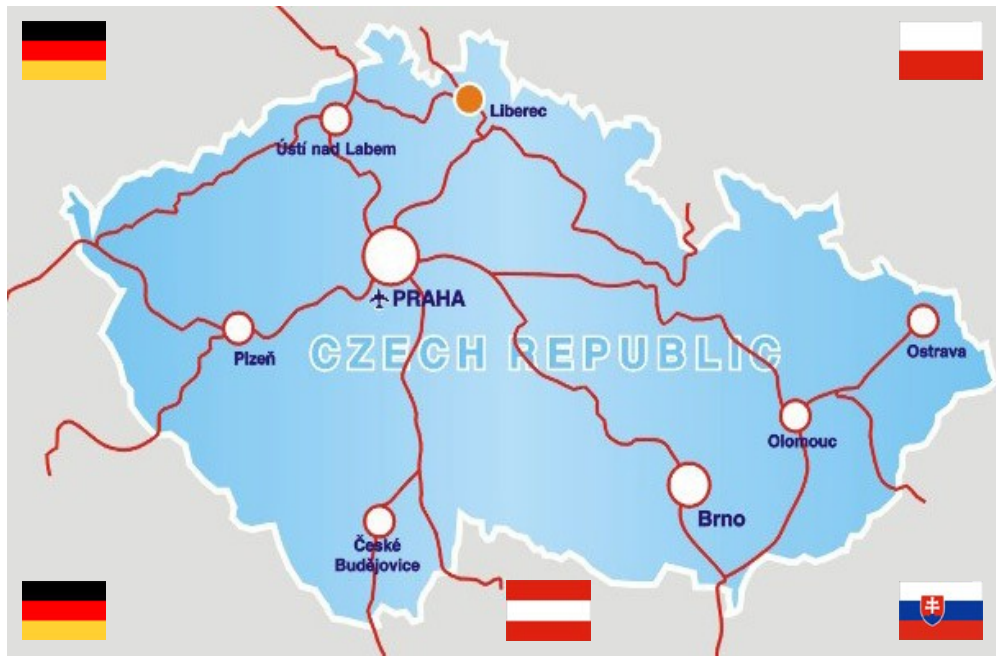

How to get to Liberec

-City of Liberec is situated 90 km northeast of Praha near German and Polish border.

-Nearest international airport is Praha - Ruzyně Aiport. Direct connection are available from Praha - Ruzyně Airport to a total 98 destinations are in European countries.

-Regularly direct bus connection Prague-Liberec (interval every 30 minutes).

-Easy and fast travel by car via Prague by road E442.

Any distance:

Praha	90 km
Brno	300 km
Berlin	250 km
Dresden	130 km
Munchen	500 km
Linz	350 km
Wien	450 km
Bratislava	430 km
Warszawa	550 km